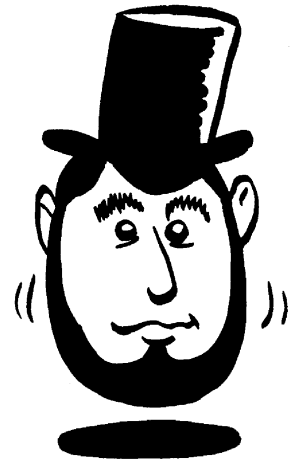

Dave McDonald's CARTOONING with SIMPLE SHAPES!

DRAW YOUR OWN EGG-SPLORER!

It's easy to create a character for comics using simple shapes. The OVAL is a great shape for you to create your very own EGG-SPLORER! Dress it up any way you like, add arms & legs if you wish...and give him or her a fun name. Now you're ready to make an egg-citing comic full of epic egg-ventures!

Go ahead, grab a piece of paper and a pencil and let's get started- draw your own Egg-splorer!

Oval

Meet "Boylan Egg"
the Egg-splorer!

More SUPER-FUN Egg-Shaped Characters!

Sunny Sydup

Albert Egg-stein

George Wash-eggton

Egg-raham Lincoln

Neil Egg-strong

Ros-egg Parks

Thomas Egg-ison

Cracked Beard the Pirate